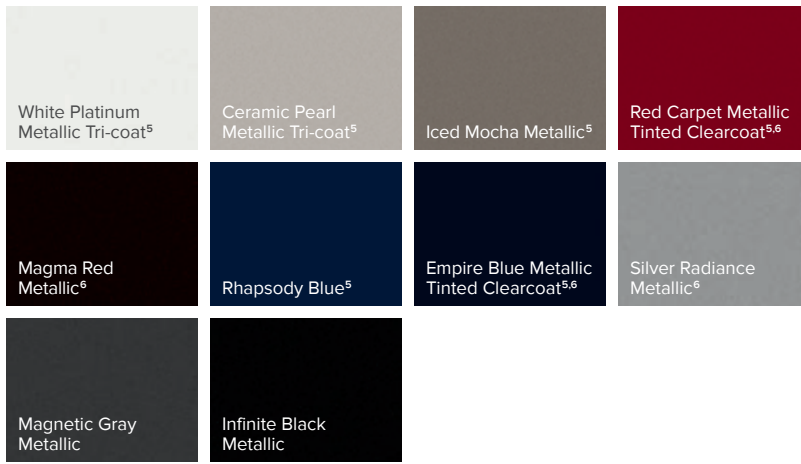

EXTERIOR COLORS⁴

INTERIOR COLORS⁴

AVAILABLE PACKAGES⁷

Convenience Package (63C)

Elements Package (63D)

Luxury Package (47B)

Magnetic Package (200A)

Monochromatic Package (only with Infinite Black Metallic or White Platinum Metallic Tri-coat) (53J)