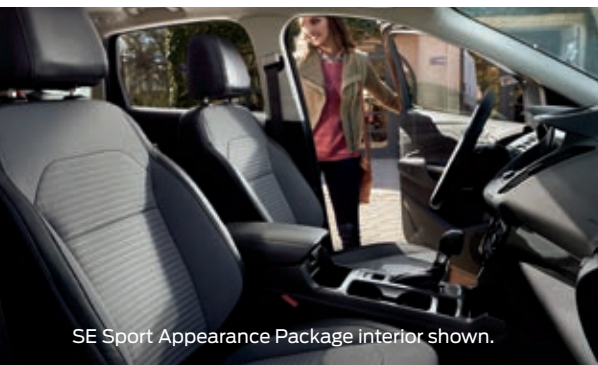

Escape SE. Available equipment.

SE Sport Appearance Package interior shown.

COMPETITIVE STRENGTHS

3 powerful 4-cylinder engines available.

Direct-injection turbocharged EcoBoost® in 1.5L or 2.0L configurations, plus the naturally aspirated 2.5L iVCT. Turbocharged engine not available on Rogue, RAV4.

Active Grille Shutters. Can help improve vehicle aerodynamics. Not available on Rogue, RAV4.

Invisible SecuriCode™ keyless entry keypad.

Enter a personal code to lock or unlock doors. Not available on Rogue, RAV4.

Available 2-position load floor. Height-adjustable versatility. Not available on Equinox, RAV4.

Available Enhanced Active Park Assist.†

Ultrasonic sensors lend a hand in parking, from parallel to perpendicular; includes park out assist. Not available on Equinox, Rogue, RAV4.