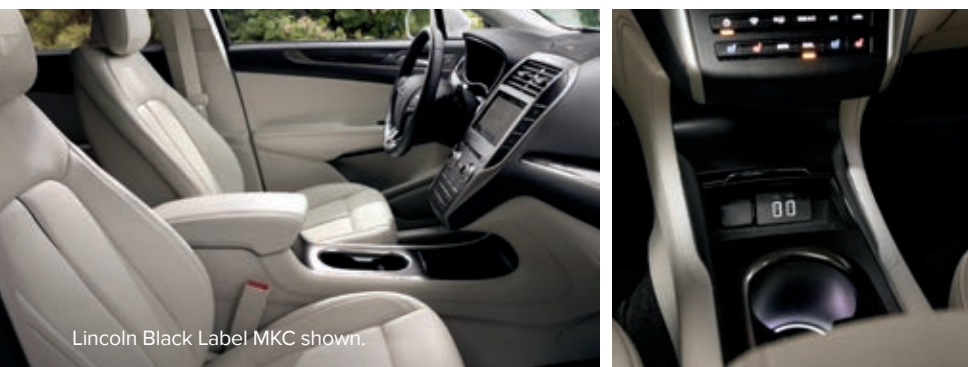

# NEW 2019 LINCOLN MKC

Luxury Small Utility Class<sup>1</sup>

Lincoln MKC. White Platinum Metallic Tri-coat. Available equipment.

Lincoln Black Label MKC shown.

### MKC Equipment Group 100A

12V powerpoints (4)	Mirrors – Body-color, power, heated sideview with memory and integrated blind spot mirrors
Active noise control	Power liftgate
Audio – Premium AM/FM stereo/single-CD player with MP3 capability and 10 speakers	Power windows with one-touch-up/-down
Audio – SiriusXM <sup>®</sup> Radio with 6-month trial subscription	Push-button shift
Easy Fuel <sup>®</sup> capless fuel filler	Rear privacy glass
Electric assist parking brake	Remote Start System
Engine – Turbocharged 2.0-liter I-4	Reverse Sensing System
Front-wheel drive (FWD)	Seat – Comfort 12-way power, heated driver with power lumbar and memory feature
Hill start assist	SYNC <sup>®</sup> 3 with 8" color LCD capacitive touchscreen with AppLink <sup>®</sup> , 911 Assist <sup>®</sup> and 2 smart-charging USB ports
Intelligent Access with push-button start	Transmission – 6-speed SelectShift <sup>®</sup> automatic with paddle activation
LED headlamps with LED signature lamps and autolamp automatic on/off feature	Wheels – 18" painted aluminum
Lincoln Connect <sup>™</sup> powered by the Lincoln Way <sup>™</sup> app	
Manual tilt/telescoping steering column	

## AVAILABLE FEATURES

Engine – Turbocharged 2.3-liter I-4	Power panoramic Vista Roof <sup>®</sup> with power sunshade
Engine block heater	Premium reversible cargo mat
Enhanced THX <sup>®</sup> II Certified Audio System	Wheels – 19" machined aluminum with premium painted pockets
Hands-Free Liftgate	Wheels – 19" premium painted 5-spoke aluminum
Intelligent all-wheel drive (AWD)	Wheels – 20" ultra-bright machined aluminum with Ebony-painted pockets
Lincoln Drive Control featuring adaptive suspension	